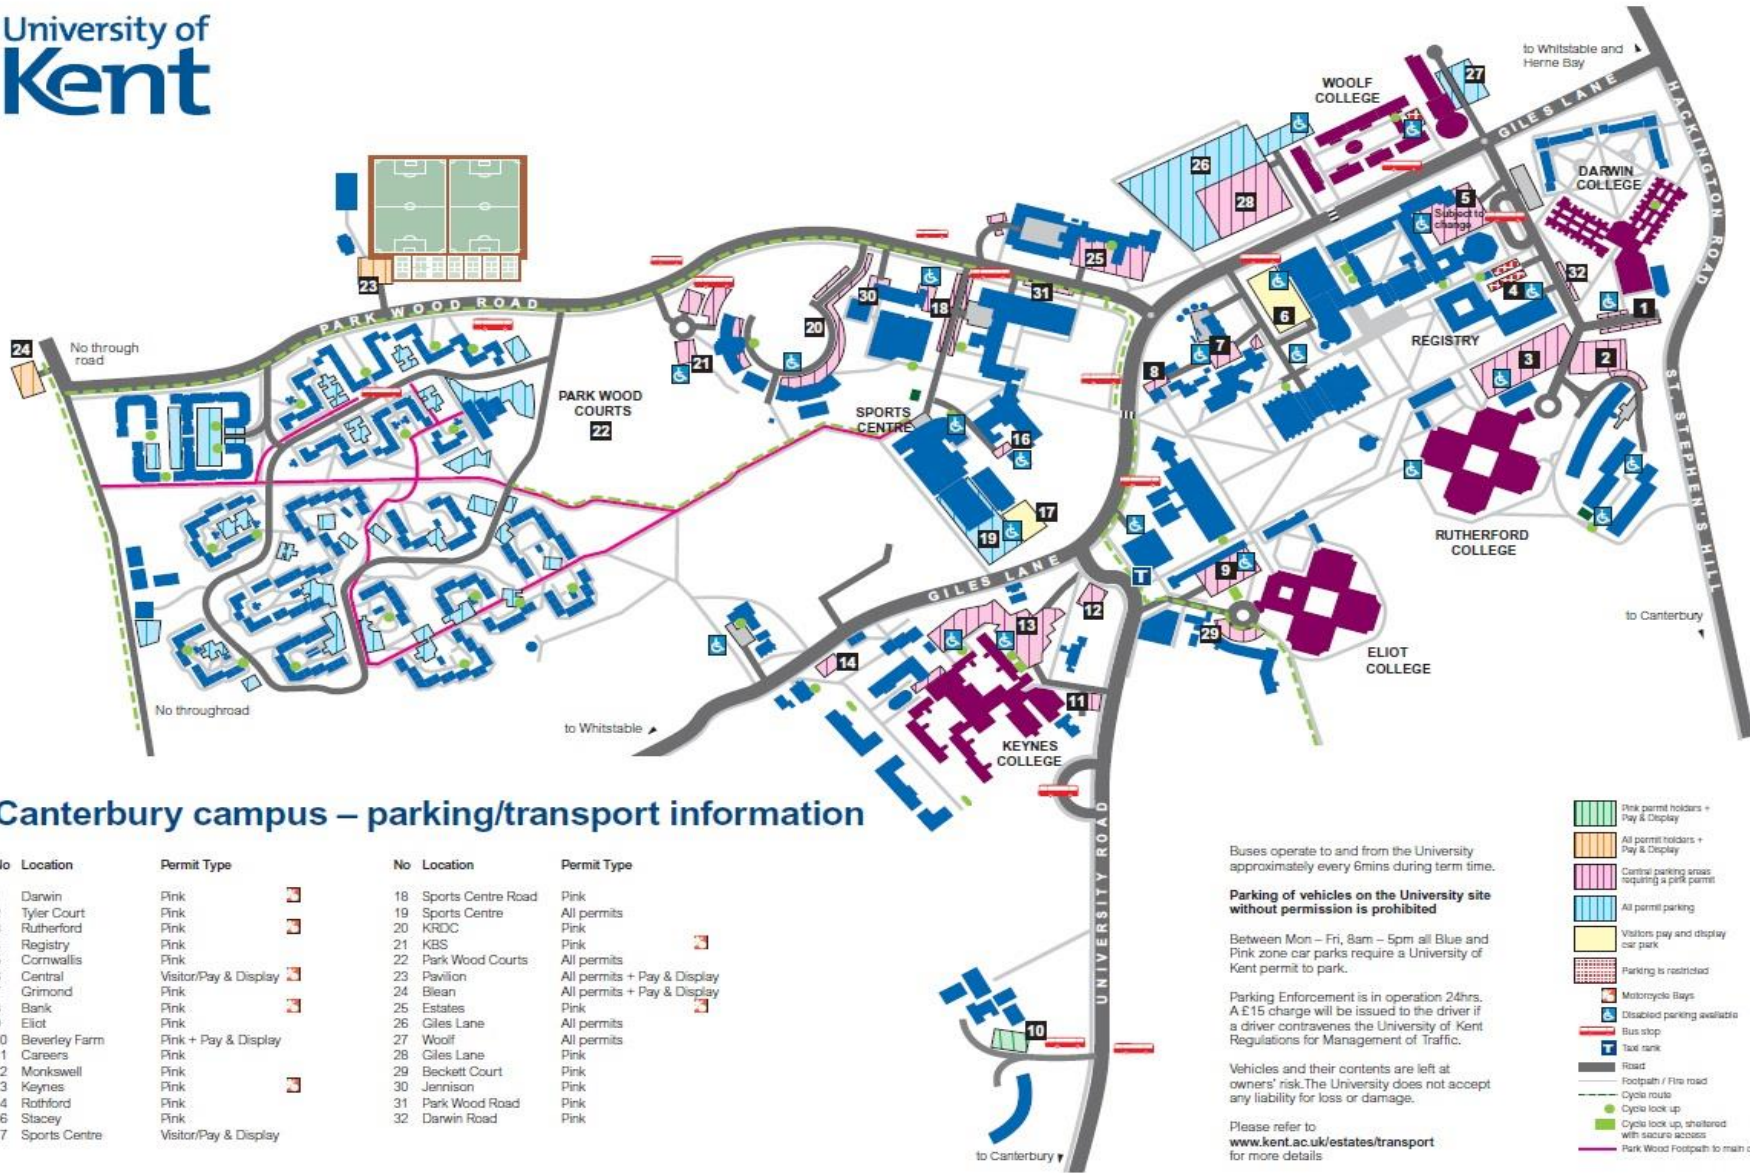

Canterbury campus – parking/transport information

No	Location	Permit Type	No	Location	Permit Type
1	Darwin	Pink	18	Sports Centre Road	Pink
2	Tyler Court	Pink	19	Sports Centre	All permits
3	Rutherford	Pink	20	KRDC	Pink
4	Registry	Pink	21	KBS	Pink
5	Cornwallis	Pink	22	Park Wood Courts	All permits
6	Central	Visitor/Pay & Display	23	Pavilion	All permits + Pay & Display
7	Grimond	Pink	24	Blean	All permits + Pay & Display
8	Bank	Pink	25	Estates	Pink
9	Eliot	Pink	26	Giles Lane	All permits
10	Beverley Farm	Pink + Pay & Display	27	Woolf	All permits
11	Carers	Pink	28	Giles Lane	Pink
12	Monkswell	Pink	29	Beckett Court	Pink
13	Keynes	Pink	30	Jennison	Pink
14	Rothford	Pink	31	Park Wood Road	Pink
16	Stacey	Pink	32	Darwin Road	Pink
17	Sports Centre	Visitor/Pay & Display			

Buses operate to and from the University approximately every 6mins during term time.

Parking of vehicles on the University site without permission is prohibited

Between Mon – Fri, 8am – 5pm all Blue and Pink zone car parks require a University of Kent permit to park.

Vehicles and their contents are left at owners' risk. The University does not accept any liability for loss or damage.

Please refer to www.kent.ac.uk/estates/transport for more details

- Pink permit holders + Pay & Display
- All permit holders + Pay & Display
- Control parking areas requiring a park permit
- All permit parking
- Visitors pay and display car park
- Parking is restricted
- Motorcycle Bays
- Disabled parking available
- Bus stop
- Taxi rank
- Road
- Footpath / Fire road
- Cycle route
- Cycle lock up
- Cycle lock up, sheltered with secure access
- Park Wood Footpath to main campus